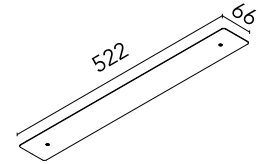

FLOS

06.0505.14 Black

Recessed Power Supply Kit 150W 522mm

Designed by FLOS Architectural, 2025

Accessory kit for recessed driver. Driver Included.

Are you a professional and your project needs consulting and support?

[BOOK AN APPOINTMENT](#)

Main specifications

Mounting	Recessed
Environments	Indoor dry location
Light sources included	No
Power (W)	150
System power (W)	150

Physical

Colour	Black
Length (mm)	522
IP internal	20