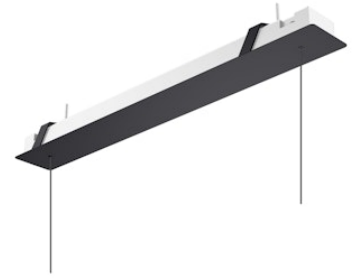

FLOS

06.0505.14 Black

Recessed Power Supply Kit 150W 522mm

Designed by FLOS Architectural, 2025

Accessory kit for recessed driver. Driver Included.

Are you a professional and your project needs consulting and support?

[BOOK AN APPOINTMENT](#)

Main specifications

Mounting	Recessed
Environments	Indoor dry location
Light sources included	No
Power (W)	150
System power (W)	150

Physical

Colour	Black
Length (mm)	522
IP internal	20