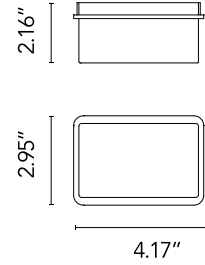

FLOS

F990H010000

Recessed 3-module junction box (model 503)

Are you a professional and your project needs consulting and support?

[BOOK AN APPOINTMENT](#)

Main specifications

EAN 8054793604916

Physical

Net weight (lb)	0.07
Gross weight (lb)	0.07
Package height (in)	2.56
Package width (in)	4.17
Package length (in)	2.95
Package volume (in)	31.55

Download

[Mounting instructions](#)

[ZIP](#)