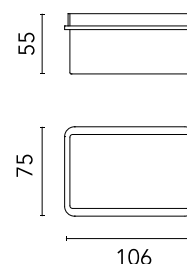

### Physical

Net weight (kg) 0.03

Package height (mm) 65

Package width (mm) 106

Package length (mm) 75