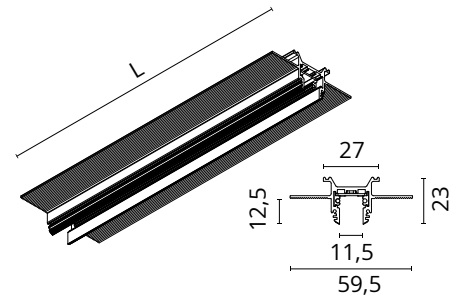

Recessed

Interior electromechanical recessed profile (24Vdc) from 1 to 3m long for wall or ceiling installation. Request power connectors, intermediate connectors, and covers separately. Unit joints available in L, T, and X shapes in the same plane. Also includes a linear electric connector for joining two track sections in the same plane and a 90° electromechanical connector for joining profile sections in different planes (interior wall-wall, ceiling-wall).

Are you a professional and your project needs consulting and support?

[BOOK AN APPOINTMENT](#)