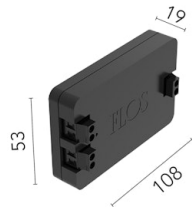

REQUIRED
Power supply

Electrical

08.0613.14A

Dimmable control box 1-10V, 24/48V. For remote installation.