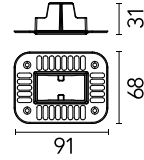

### Physical

Trim	No
Recessed depth (mm)	30
Length (mm)	90
Canopy width (mm)	0
Canopy height (mm)	0
Net weight (kg)	1.5
Package height (mm)	0
Package width (mm)	0
Package length (mm)	0