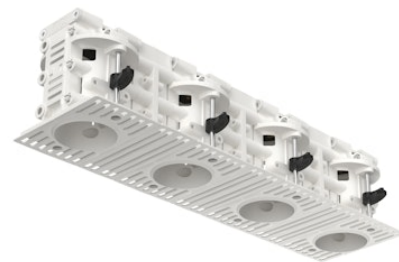

FLOS

08.0584.00

Pre-installation frame. 4L - int 70

Are you a professional and your project needs consulting and support?

[BOOK AN APPOINTMENT](#)

Main specifications

| | |
|-----------------|---------------------|
| Mounting | Ceiling recessed |
| Environments | Indoor dry location |
| Number of lamps | 4 |

Physical

| | |
|---------------------|-------|
| Trim | No |
| Orientation | Fixed |
| Recessed depth (mm) | 75 |
| Length (mm) | 254 |
| Net weight (kg) | 0.35 |
| Package height (mm) | 115 |
| Package width (mm) | 380 |
| Package length (mm) | 145 |

Download

[Mounting instructions](#)

Photometric

Extreme cut off No

Electrical

Precabled Yes