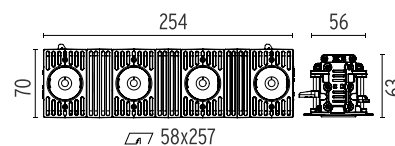

FLOS

08.0584.00

Pre-installation frame. 4L - int 70

Are you a professional and your project needs consulting and support?

[BOOK AN APPOINTMENT](#)

Main specifications

| | |
|-----------------|---------------------|
| Mounting | Ceiling recessed |
| Environments | Indoor dry location |
| Number of lamps | 4 |

Physical

| | |
|---------------------|-------|
| Trim | No |
| Orientation | Fixed |
| Recessed depth (mm) | 75 |
| Length (mm) | 254 |
| Net weight (kg) | 0.35 |
| Package height (mm) | 115 |
| Package width (mm) | 380 |
| Package length (mm) | 145 |