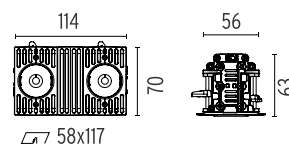

FLOS

08.0583.00

Pre-installation frame. 2L - int 70

Are you a professional and your project needs consulting and support?

[BOOK AN APPOINTMENT](#)

Main specifications

Mounting	Ceiling recessed
Environments	Indoor dry location
Number of lamps	2

Physical

Trim	No
Orientation	Fixed
Recessed depth (mm)	75
Length (mm)	114
Net weight (kg)	0.35
Package height (mm)	90
Package width (mm)	140
Package length (mm)	105

Download

[Mounting instructions](#)

Photometric