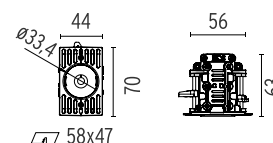

FLOS

08.0580.00

Pre-installation frame. 1L

Are you a professional and your project needs consulting and support?

[BOOK AN APPOINTMENT](#)

Main specifications

Mounting	Ceiling recessed
Environments	Indoor dry location
Number of lamps	1

Physical

Trim	No
Orientation	Fixed
Recessed depth (mm)	75
Length (mm)	44
Net weight (kg)	0.2
Package height (mm)	90
Package width (mm)	140
Package length (mm)	105

Download

[Mounting instructions](#)

Photometric