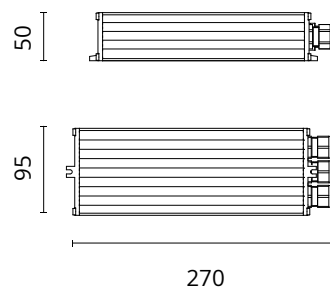

FLOS

FA148

**Power supply with dmx interface for rgb fixtures
55w/220÷230v-3chx24vdc (3chx18w) dmx
controller allowed ip67 Class i Selv Eq.**

Are you a professional and your project needs consulting and support?

[BOOK AN APPOINTMENT](#)

Main specifications

EAN 8054793619354

Physical

Net weight (kg)	0.96
Package height (mm)	382
Package width (mm)	197
Package length (mm)	77
Package volume (m3)	0.01

Photometric

Extreme cut off No