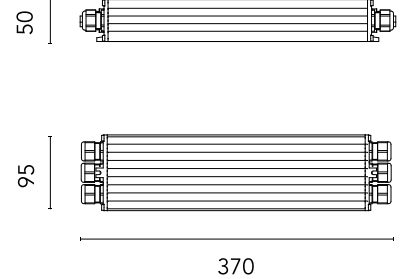

FLOS

■ F990B22A000 Black

Power supply with DMX interface for RGB fixtures 36W/220÷240v- 3CH x 350mA (3CH x 10 x 1W) DMX control allowed IP67 Class I Selv Eq.

Designed by FLOS Outdoor

Are you a professional and your project needs consulting and support?

BOOK AN APPOINTMENT

Main specifications

EAN 8054793604619

Physical

Colour Black

Net weight (kg) 1.29

Package height (mm) 405

Package width (mm) 105

Package length (mm) 115

Photometric

Extreme cut off No

Electrical

Emergency No