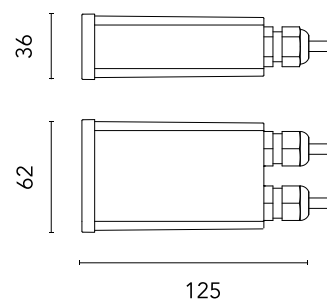

FLOS

FA235 Black

Power supply 8W/110÷240V - 24Vdc IP67 Class II selv. Eq.

Are you a professional and your project needs consulting and support?

[BOOK AN APPOINTMENT](#)

Main specifications

EAN 8054793621852

Physical

Colour Black

Net weight (kg) 0.9

Photometric

Extreme cut off No

Electrical

Emergency No