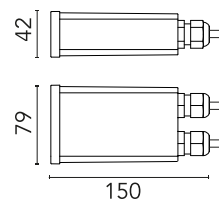

EAN 8054793705026

Physical

Colour Black

Net weight (kg) 0.29

Package height (mm) 92

Package width (mm) 232

Package length (mm) 127

Electrical