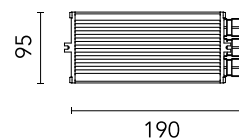

## Physical

Colour Black

Net weight (kg) 0.07

Package height (mm) 80

Package width (mm) 253

Package length (mm) 140

## Photometric

Extreme cut off No