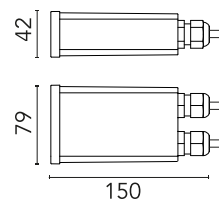

### Physical

Colour Black

Net weight (kg) 0.3

Package height (mm) 92

Package width (mm) 232

Package length (mm) 127