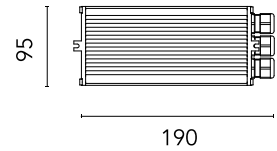

FLOS

■ F990B21A000 Black

Power supply 17W/110÷240V -24Vdc (15W@110V) IP67 Class II Selv. Dimmable Push-Dimm Or 1.10V

Designed by FLOS Outdoor

Are you a professional and your project needs consulting and support?

BOOK AN APPOINTMENT

Main specifications

EAN 8054793604602

Physical

Colour	Black
Net weight (kg)	0.49
Package height (mm)	92
Package width (mm)	232
Package length (mm)	127

Photometric

Extreme cut off No

Electrical