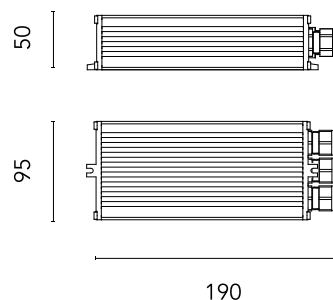

Main specifications

EAN 8054793621555

Physical

Net weight (kg) 0.58

Package height (mm) 92

Package width (mm) 232

Package length (mm) 127

Photometric