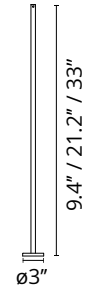

FLOS

■ F004Z030006 Grey

Pole with base H 900 mm Grey

Pole with base. H900mm Ready for installation on solid surface. Ground installation needs earth stick use, to be ordered as separated item.

Are you a professional and your project needs consulting and support?

[BOOK AN APPOINTMENT](#)

Main specifications

EAN 8054793203744

Physical

Color Grey

Net weight (lb) 1.98

Gross weight (lb) 2.2

Package height (in) 4.61

Package width (in) 39.76

Package length (in) 4.53

Package volume (in) 829.32

Electrical

Emergency type No

Notes

During the installation and the maintenance of the fixtures it is important to be careful and avoid damages on the paint coating.