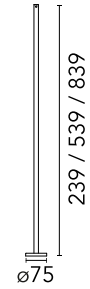

## Pole with base H 900 mm Grey

Pole with base. H900mm Ready for installation on solid surface. Ground installation needs earth stick use, to be ordered as separated item.

Are you a professional and your project needs consulting and support?

### Physical

Colour	Grey
Net weight (kg)	0.9
Package height (mm)	117
Package width (mm)	1010
Package length (mm)	115
Package volume (m3)	0.01