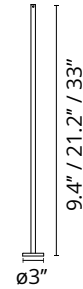

FLOS

 F004Z030012 Forest Green

Pole with base H 900 mm Forest Green

Pole with base. H900mm Ready for installation on solid surface. Ground installation needs earth stick use, to be ordered as separated item.

Are you a professional and your project needs consulting and support?

[BOOK AN APPOINTMENT](#)

Main specifications

EAN 8054793203782

Physical

Color Forest Green

Net weight (lb) 1.98

Gross weight (lb) 2.2

Package height (in) 4.61

Package width (in) 39.76

Package length (in) 4.53

Package volume (in) 829.32

Electrical

Emergency type No

Notes

During the installation and the maintenance of the fixtures it is important to be careful and avoid damages on the paint coating.