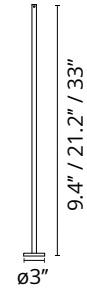

FLOS

■ F004Z030030 Black

Pole with base H 900 mm Black

Pole with base. H900mm Ready for installation on solid surface. Ground installation needs earth stick use, to be ordered as separated item.

Are you a professional and your project needs consulting and support?

[BOOK AN APPOINTMENT](#)

Main specifications

EAN 8054793203867

Physical

Color Black

Net weight (lb) 1.98

Gross weight (lb) 2.2

Package height (in) 4.61

Package width (in) 39.76

Package length (in) 4.53

Package volume (in) 829.32

Electrical

Emergency type No

Notes

During the installation and the maintenance of the fixtures it is important to be careful and avoid damages on the paint coating.