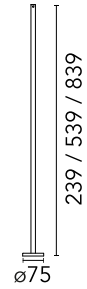

FLOS

■ F004Z030030 Black

Pole with base H 900 mm Black

Pole with base. H900mm Ready for installation on solid surface. Ground installation needs earth stick use, to be ordered as separated item.

Are you a professional and your project needs consulting and support?

[BOOK AN APPOINTMENT](#)

Main specifications

EAN 8054793203867

Physical

Colour	Black
Net weight (kg)	0.9
Package height (mm)	117
Package width (mm)	1010
Package length (mm)	115
Package volume (m3)	0.01

Electrical