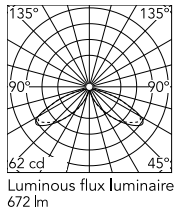

Physical

Colour	Forest Green
Orientation	Fixed
Recessed depth (mm)	109
Length (mm)	121
Net weight (kg)	2.19
Package height (mm)	165
Package width (mm)	270
Package length (mm)	230
Package volume (m3)	0.01
IP internal	65
H2O stop	Yes
Drive Over	No

Download

[Mounting instructions](#)  ZIP

Photometric Files

[LDT / IES](#)  ZIP

Technical Drawings

[2D](#)  ZIP

[3D](#)  ZIP

[Bim](#)  ZIP

Schematic light drawing

Beam Angle: 34°

h(m)	E(lx)	D(m)
1	62	2.12
2	16	4.24
3	7	6.36
4	4	8.48
5	2	10.60

Photometric

Lighting type	Direct
Light distribution	Asymmetric
CCT (K)	4000
CRI>	80
Extreme cut off	No