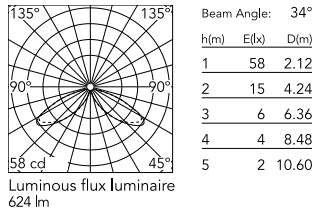

Schematic light drawing