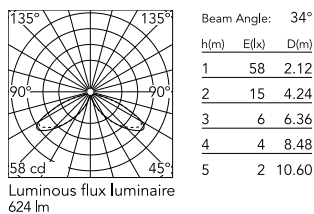

Schematic light drawing

Photometric

Lighting type	Direct
Light distribution	Asymmetric
CCT (K)	3000
CRI>	80
Extreme cut off	No

Electrical

Insulation class	I
Frequency (Hz)	50/60
Main voltage (Vac)	220-240
Power supply	Integrated
Dimmable	No
Power supply type	Non Dimmable
Dimming interface	Not Dimmable
Emergency	No

Ecodesign and Energy Labelling

This product contains a light source of energy efficiency class E

Non-replaceable light source

Replaceable control gear by a professional