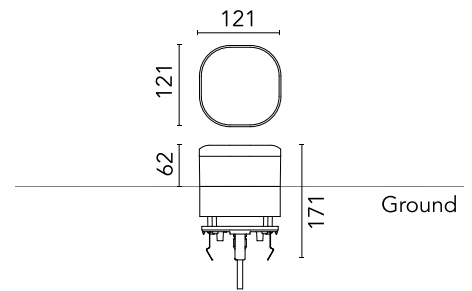

FLOS

■ F023C4CD030 Black

Pointbreak Balisage 2 - 60 Dimmable DALI

Designed by Piero Lissoni, 2020

13W - 672lm - 4000K - CRI> 80

LED light source included. Integrated 220-240V ON/OFF and 1-10V/DALI dimmable electrical power. Equipped with one piece of neoprene output cable. IP68 junction system to be ordered separately. Luminaire must be installed with mandatory box for installation, ordered separately.

Are you a professional and your project needs consulting and support?

[BOOK AN APPOINTMENT](#)

Main specifications

EAN	8054793371696
Mounting	Ground
Light source type	LED
Light sources included	Yes
LED type	Top LED
Number of lamps	1
Power (W)	13
System power (W)	12.5
Source flux (lm)	1538
Lumen Output (lm)	672

Physical

Colour	Black
Orientation	Fixed
Recessed depth (mm)	109
Length (mm)	121
Net weight (kg)	2.19
Package height (mm)	165
Package width (mm)	270
Package length (mm)	230
Package volume (m3)	0.01
IP internal	65
H2O stop	Yes
Drive Over	No

Download

[Mounting instructions](#) ZIP

Photometric Files

[LDT / IES](#) ZIP

Technical Drawings

[2D](#) ZIP

[3D](#) ZIP

[Bim](#) ZIP