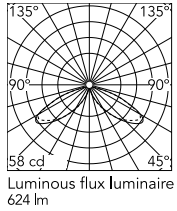

Physical

Colour	Anthracite
Orientation	Fixed
Recessed depth (mm)	109
Length (mm)	121
Net weight (kg)	2.19
Package height (mm)	165
Package width (mm)	270
Package length (mm)	230
Package volume (m3)	0.01
IP internal	65
H2O stop	Yes
Drive Over	No

Download

[Mounting instructions](#)  ZIP

Photometric Files

[LDT / IES](#)  ZIP

Technical Drawings

[2D](#)  ZIP

[3D](#)  ZIP

[Bim](#)  ZIP

Schematic light drawing

Beam Angle: 34°

h(m)	E(lx)	D(m)
1	58	2.12
2	15	4.24
3	6	6.36
4	4	8.48
5	2	10.60

Photometric

Lighting type	Direct
Light distribution	Asymmetric
CCT (K)	3000
CRI>	80
Extreme cut off	No