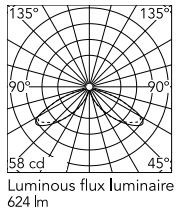

Physical

Colour	Grey
Orientation	Fixed
Recessed depth (mm)	109
Length (mm)	121
Net weight (kg)	2.19
Package height (mm)	165
Package width (mm)	270
Package length (mm)	230
Package volume (m3)	0.01
IP internal	65
H2O stop	Yes
Drive Over	No

Download

[Mounting instructions](#) ZIP

Photometric Files

[LDT / IES](#) ZIP

Technical Drawings

[2D](#) ZIP

[3D](#) ZIP

[Bim](#) ZIP

Schematic light drawing

Beam Angle: 34°

h(m)	E(lx)	D(m)
1	58	2.12
2	15	4.24
3	6	6.36
4	4	8.48
5	2	10.60

Photometric

Lighting type	Direct
Light distribution	Asymmetric
CCT (K)	3000
CRI>	80
Extreme cut off	No