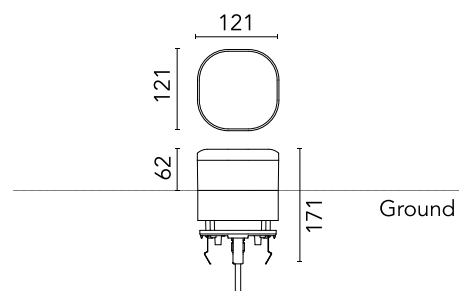

FLOS

■ F023C2CD030 Black

Pointbreak Balisage 2 - 60 Dimmable DALI

Designed by Piero Lissoni, 2020

13W - 600lm - 2700K - CRI> 80

LED light source included. Integrated 220-240V ON/OFF and 1-10V/DALI dimmable electrical power. Equipped with one piece of neoprene output cable. IP68 junction system to be ordered separately. Luminaire must be installed with mandatory box for installation, ordered separately.

Are you a professional and your project needs consulting and support?

[BOOK AN APPOINTMENT](#)

Main specifications

EAN	8054793369587
Mounting	Ground
Light source type	LED
Light sources included	Yes
LED type	Top LED
Number of lamps	1
Power (W)	13
System power (W)	12.5
Source flux (lm)	1374
Lumen Output (lm)	600

Physical

Colour	Black
Orientation	Fixed
Recessed depth (mm)	109
Length (mm)	121
Net weight (kg)	2.19
Package height (mm)	165
Package width (mm)	270
Package length (mm)	230
Package volume (m3)	0.01
IP internal	65
H2O stop	Yes
Drive Over	No