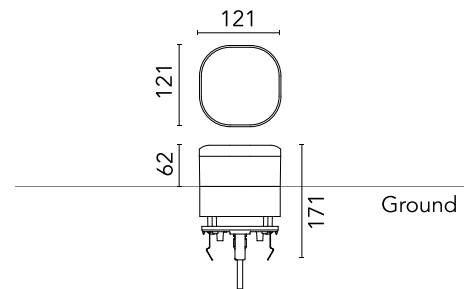

FLOS

F023C2CD006 Grey

Pointbreak Balisage 2 - 60 Dimmable DALI

Designed by Piero Lissoni, 2020

13W - 600lm - 2700K - CRI > 80

LED light source included. Integrated 220-240V ON/OFF and 1-10V/DALI dimmable electrical power. Equipped with one piece of neoprene output cable. IP68 junction system to be ordered separately. Luminaire must be installed with mandatory box for installation, ordered separately.

Are you a professional and your project needs consulting and support?

[BOOK AN APPOINTMENT](#)

Main specifications

EAN	8054793369525
Mounting	Ground
Light source type	LED
Light sources included	Yes
LED type	Top LED
Number of lamps	1
Power (W)	13
System power (W)	12.5
Source flux (lm)	1374
Lumen Output (lm)	600

Physical

Colour	Grey
Orientation	Fixed
Recessed depth (mm)	109
Length (mm)	121
Net weight (kg)	2.19
Package height (mm)	165
Package width (mm)	270
Package length (mm)	230
Package volume (m3)	0.01
IP internal	65
H2O stop	Yes
Drive Over	No