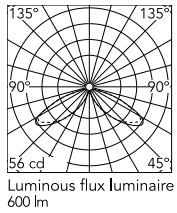

Physical

Colour	White
Orientation	Fixed
Recessed depth (mm)	109
Length (mm)	121
Net weight (kg)	2.19
Package height (mm)	165
Package width (mm)	270
Package length (mm)	230
Package volume (m3)	0.01
IP internal	65
H2O stop	Yes
Drive Over	No

Download

[Mounting instructions](#)  ZIP

Photometric Files

[LDT / IES](#)  ZIP

Technical Drawings

[2D](#)  ZIP

[3D](#)  ZIP

[Bim](#)  ZIP

Schematic light drawing

h(m)	E(lx)	D(m)
1	56	2.12
2	14	4.24
3	6	6.36
4	3	8.48
5	2	10.60

Photometric

Lighting type	Direct
Light distribution	Asymmetric
CCT (K)	2700
CRI>	80
Extreme cut off	No

Electrical

Insulation class	I
Frequency (Hz)	50/60
Main voltage (Vac)	220-240
Power supply	Integrated
Dimmable	Yes
Power supply type	Dimmable DALI 2
Dimming interface	Dimmer Integrated
Emergency	No