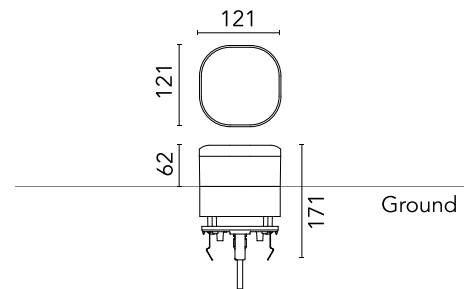

FLOS

F023C2CD001 White

Pointbreak Balisage 2 - 60 Dimmable DALI

Designed by Piero Lissoni, 2020

13W - 600lm - 2700K - CRI> 80

LED light source included. Integrated 220-240V ON/OFF and 1-10V/DALI dimmable electrical power. Equipped with one piece of neoprene output cable. IP68 junction system to be ordered separately. Luminaire must be installed with mandatory box for installation, ordered separately.

Are you a professional and your project needs consulting and support?

[BOOK AN APPOINTMENT](#)

Main specifications

EAN	8054793369501
Mounting	Ground
Light source type	LED
Light sources included	Yes
LED type	Top LED
Number of lamps	1
Power (W)	13
System power (W)	12.5
Source flux (lm)	1374
Lumen Output (lm)	600

Physical

Colour	White
Orientation	Fixed
Recessed depth (mm)	109
Length (mm)	121
Net weight (kg)	2.19
Package height (mm)	165
Package width (mm)	270
Package length (mm)	230
Package volume (m3)	0.01
IP internal	65
H2O stop	Yes
Drive Over	No

Schematic light drawing

h(m)	E(lx)	D(m)
1	56	2.12
2	14	4.24
3	6	6.36
4	3	8.48
5	2	10.60

Photometric

Lighting type	Direct
Light distribution	Asymmetric
CCT (K)	2700
CRI>	80
Extreme cut off	No

Electrical

Insulation class	I
Frequency (Hz)	50/60
Main voltage (Vac)	220-240
Power supply	Integrated
Dimmable	Yes
Power supply type	Dimmable DALI 2
Dimming interface	Dimmer Integrated
Emergency	No