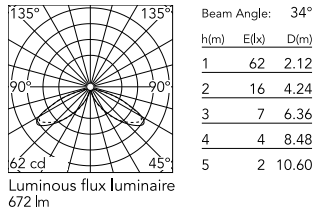

Schematic light drawing