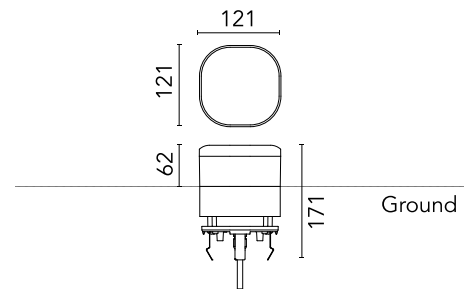

FLOS

■ F023C3CB030 Black

Pointbreak Balisage 2 - 60 Dimmable 1-10V

Designed by Piero Lissoni, 2020

13W - 624lm - 3000K - CRI > 80

LED light source included. Integrated 220-240V ON/OFF and 1-10V/DALI dimmable electrical power. Equipped with one piece of neoprene output cable. IP68 junction system to be ordered separately. Luminaire must be installed with mandatory box for installation, ordered separately.

Are you a professional and your project needs consulting and support?

[BOOK AN APPOINTMENT](#)

Main specifications

EAN	8054793370514
Mounting	Ground
Light source type	LED
Light sources included	Yes
LED type	Top LED
Number of lamps	1
Power (W)	13
System power (W)	12.5
Source flux (lm)	1429
Lumen Output (lm)	624

Physical

Colour	Black
Orientation	Fixed
Recessed depth (mm)	109
Length (mm)	121
Net weight (kg)	2.19
Package height (mm)	165
Package width (mm)	270
Package length (mm)	230
Package volume (m3)	0.01
IP internal	65
H2O stop	Yes
Drive Over	No