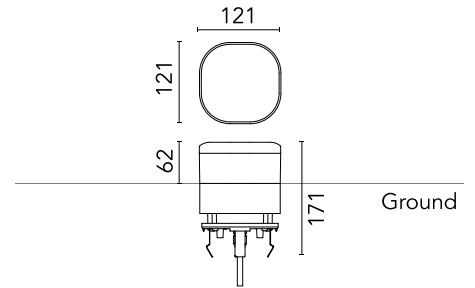

FLOS

F023C3CB018 Deep Brown

Pointbreak Balisage 2 - 60 Dimmable 1-10V

Designed by Piero Lissoni, 2020

13W - 624lm - 3000K - CRI > 80

LED light source included. Integrated 220-240V ON/OFF and 1-10V/DALI dimmable electrical power. Equipped with one piece of neoprene output cable. IP68 junction system to be ordered separately. Luminaire must be installed with mandatory box for installation, ordered separately.

Are you a professional and your project needs consulting and support?

[BOOK AN APPOINTMENT](#)

Main specifications

EAN	8054793370507
Mounting	Ground
Light source type	LED
Light sources included	Yes
LED type	Top LED
Number of lamps	1
Power (W)	13
System power (W)	12.5
Source flux (lm)	1429
Lumen Output (lm)	624

Physical

Colour	Deep Brown
Orientation	Fixed
Recessed depth (mm)	109
Length (mm)	121
Net weight (kg)	2.19
Package height (mm)	165
Package width (mm)	270
Package length (mm)	230
Package volume (m3)	0.01
IP internal	65
H2O stop	Yes
Drive Over	No

Download

[Mounting instructions](#) ZIP

Photometric Files

[LDT / IES](#) ZIP

Technical Drawings

[2D](#) ZIP

[3D](#) ZIP

[Bim](#) ZIP