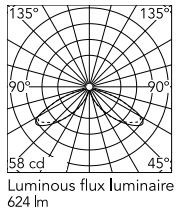

Physical

Colour	Forest Green
Orientation	Fixed
Recessed depth (mm)	109
Length (mm)	121
Net weight (kg)	2.19
Package height (mm)	165
Package width (mm)	270
Package length (mm)	230
Package volume (m3)	0.01
IP internal	65
H2O stop	Yes
Drive Over	No

Download

[Mounting instructions](#) ZIP

Photometric Files

[LDT / IES](#) ZIP

Technical Drawings

[2D](#) ZIP

[3D](#) ZIP

[Bim](#) ZIP

Schematic light drawing

h(m)	E(lx)	D(m)
1	58	2.12
2	15	4.24
3	6	6.36
4	4	8.48
5	2	10.60

Photometric

Lighting type	Direct
Light distribution	Asymmetric
CCT (K)	3000
CRI>	80
Extreme cut off	No

Electrical

Insulation class	I
Frequency (Hz)	50/60
Main voltage (Vac)	220-240
Power supply	Integrated
Dimmable	Yes
Power supply type	Dimmable 1-10V
Dimming interface	Dimmer Integrated
Emergency	No