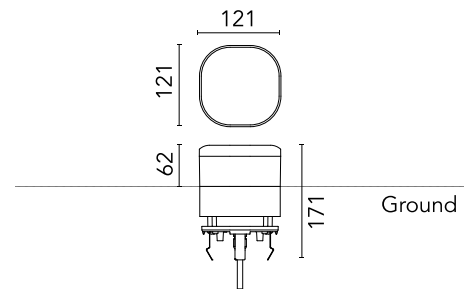

FLOS

■ F023C2CB030 Black

Pointbreak Balisage 2 - 60 Dimmable 1-10V

Designed by Piero Lissoni, 2020

13W - 600lm - 2700K - CRI > 80

LED light source included. Integrated 220-240V ON/OFF and 1-10V/DALI dimmable electrical power. Equipped with one piece of neoprene output cable. IP68 junction system to be ordered separately. Luminaire must be installed with mandatory box for installation, ordered separately.

Are you a professional and your project needs consulting and support?

[BOOK AN APPOINTMENT](#)

Main specifications

EAN	8054793369488
Mounting	Ground
Light source type	LED
Light sources included	Yes
LED type	Top LED
Number of lamps	1
Power (W)	13
System power (W)	12.5
Source flux (lm)	1374
Lumen Output (lm)	600

Physical

Colour	Black
Orientation	Fixed
Recessed depth (mm)	109
Length (mm)	121
Net weight (kg)	2.19
Package height (mm)	165
Package width (mm)	270
Package length (mm)	230
Package volume (m3)	0.01
IP internal	65
H2O stop	Yes
Drive Over	No

Schematic light drawing

Beam Angle: 34°

h(m)	E(lx)	D(m)
1	56	2.12
2	14	4.24
3	6	6.36
4	3	8.48
5	2	10.60

Photometric

Lighting type	Direct
Light distribution	Asymmetric
CCT (K)	2700
CRI>	80
Extreme cut off	No