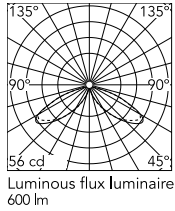

Physical

Colour	Black
Orientation	Fixed
Recessed depth (mm)	109
Length (mm)	121
Net weight (kg)	2.19
Package height (mm)	165
Package width (mm)	270
Package length (mm)	230
Package volume (m3)	0.01
IP internal	65
H2O stop	Yes
Drive Over	No

Download

[Mounting instructions](#)  ZIP

Photometric Files

[LDT / IES](#)  ZIP

Technical Drawings

[2D](#)  ZIP

[3D](#)  ZIP

[Bim](#)  ZIP

Schematic light drawing

Beam Angle: 34°

h(m)	E(lx)	D(m)
1	56	2.12
2	14	4.24
3	6	6.36
4	3	8.48
5	2	10.60

Photometric

Lighting type	Direct
Light distribution	Asymmetric
CCT (K)	2700
CRI>	80
Extreme cut off	No