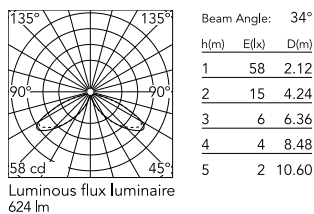

Schematic light drawing