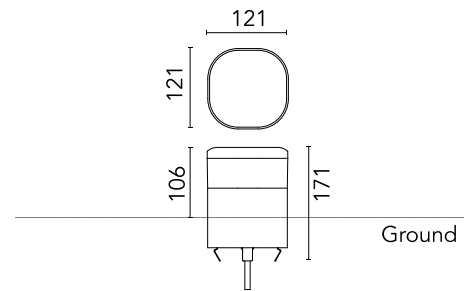

FLOS

F023C3DA018 Deep Brown

Pointbreak Balisage 2 - 105

Designed by Piero Lissoni, 2020

13W - 624lm - 3000K - CRI > 80

LED light source included. Integrated 220-240V ON/OFF and 1-10V/DALI dimmable electrical power. Equipped with one piece of neoprene output cable. IP68 junction system to be ordered separately. Luminaire must be installed with mandatory box for installation, ordered separately.

Are you a professional and your project needs consulting and support?

[BOOK AN APPOINTMENT](#)

Main specifications

EAN	8054793370682
Mounting	Ground
Light source type	LED
Light sources included	Yes
LED type	Top LED
Number of lamps	1
Power (W)	13
System power (W)	12.5
Source flux (lm)	1429
Lumen Output (lm)	624

Physical

Colour	Deep Brown
Orientation	Fixed
Recessed depth (mm)	65
Length (mm)	121
Net weight (kg)	2.33
Package height (mm)	165
Package width (mm)	270
Package length (mm)	230
Package volume (m3)	0.01
IP internal	65
H2O stop	Yes
Drive Over	No