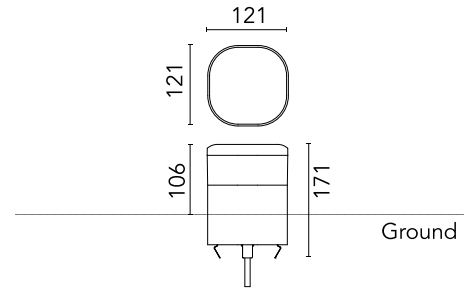

FLOS

F023C3DA012 Forest Green

Pointbreak Balisage 2 - 105

Designed by Piero Lissoni, 2020

13W - 624lm - 3000K - CRI > 80

LED light source included. Integrated 220-240V ON/OFF and 1-10V/DALI dimmable electrical power. Equipped with one piece of neoprene output cable. IP68 junction system to be ordered separately. Luminaire must be installed with mandatory box for installation, ordered separately.

Are you a professional and your project needs consulting and support?

[BOOK AN APPOINTMENT](#)

Main specifications

EAN	8054793370675
Mounting	Ground
Light source type	LED
Light sources included	Yes
LED type	Top LED
Number of lamps	1
Power (W)	13
System power (W)	12.5
Source flux (lm)	1429
Lumen Output (lm)	624

Physical

Colour	Forest Green
Orientation	Fixed
Recessed depth (mm)	65
Length (mm)	121
Net weight (kg)	2.33
Package height (mm)	165
Package width (mm)	270
Package length (mm)	230
Package volume (m3)	0.01
IP internal	65
H2O stop	Yes
Drive Over	No

Schematic light drawing

Beam Angle: 34°

h(m)	E(lx)	D(m)
1	58	2.12
2	15	4.24
3	6	6.36
4	4	8.48
5	2	10.60

Photometric

Lighting type	Direct
Light distribution	Asymmetric
CCT (K)	3000
CRI>	80
Extreme cut off	No