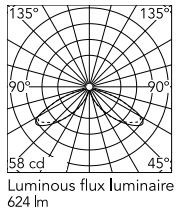

Physical

Colour	Forest Green
Orientation	Fixed
Recessed depth (mm)	65
Length (mm)	121
Net weight (kg)	2.33
Package height (mm)	165
Package width (mm)	270
Package length (mm)	230
Package volume (m3)	0.01
IP internal	65
H2O stop	Yes
Drive Over	No

Download

[Mounting instructions](#)  ZIP

Photometric Files

[LDT / IES](#)  ZIP

Technical Drawings

[2D](#)  ZIP

[3D](#)  ZIP

[Bim](#)  ZIP

Schematic light drawing

Beam Angle: 34°

h(m)	E(lx)	D(m)
1	58	2.12
2	15	4.24
3	6	6.36
4	4	8.48
5	2	10.60

Photometric

Lighting type	Direct
Light distribution	Asymmetric
CCT (K)	3000
CRI>	80
Extreme cut off	No