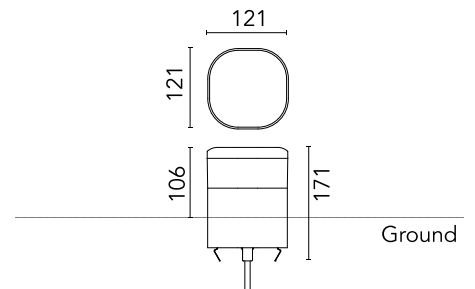

FLOS

■ F023C2DA030 Black

Pointbreak Balisage 2 - 105

Designed by Piero Lissoni, 2020

13W - 600lm - 2700K - CRI > 80

LED light source included. Integrated 220-240V ON/OFF and 1-10V/DALI dimmable electrical power. Equipped with one piece of neoprene output cable. IP68 junction system to be ordered separately. Luminaire must be installed with mandatory box for installation, ordered separately.

Are you a professional and your project needs consulting and support?

[BOOK AN APPOINTMENT](#)

Main specifications

EAN	8054793369662
Mounting	Ground
Light source type	LED
Light sources included	Yes
LED type	Top LED
Number of lamps	1
Power (W)	13
System power (W)	12.5
Source flux (lm)	1374
Lumen Output (lm)	600

Physical

Colour	Black
Orientation	Fixed
Recessed depth (mm)	65
Length (mm)	121
Net weight (kg)	2.33
Package height (mm)	165
Package width (mm)	270
Package length (mm)	230
Package volume (m3)	0.01
IP internal	65
H2O stop	Yes
Drive Over	No