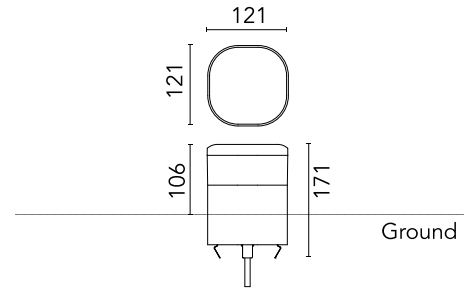

FLOS

F023C2DA012 Forest Green

Pointbreak Balisage 2 - 105

Designed by Piero Lissoni, 2020

13W - 600lm - 2700K - CRI> 80

LED light source included. Integrated 220-240V ON/OFF and 1-10V/DALI dimmable electrical power. Equipped with one piece of neoprene output cable. IP68 junction system to be ordered separately. Luminaire must be installed with mandatory box for installation, ordered separately.

Are you a professional and your project needs consulting and support?

[BOOK AN APPOINTMENT](#)

Main specifications

EAN	8054793369648
Mounting	Ground
Light source type	LED
Light sources included	Yes
LED type	Top LED
Number of lamps	1
Power (W)	13
System power (W)	12.5
Source flux (lm)	1374
Lumen Output (lm)	600

Physical

Colour	Forest Green
Orientation	Fixed
Recessed depth (mm)	65
Length (mm)	121
Net weight (kg)	2.33
Package height (mm)	165
Package width (mm)	270
Package length (mm)	230
Package volume (m3)	0.01
IP internal	65
H2O stop	Yes
Drive Over	No