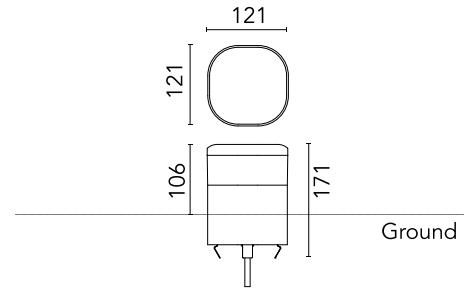

FLOS

■ F023C4DD030 Black

Pointbreak Balisage 2 - 105 Dimmable DALI

Designed by Piero Lissoni, 2020

13W - 672lm - 4000K - CRI> 80

LED light source included. Integrated 220-240V ON/OFF and 1-10V/DALI dimmable electrical power. Equipped with one piece of neoprene output cable. IP68 junction system to be ordered separately. Luminaire must be installed with mandatory box for installation, ordered separately.

Are you a professional and your project needs consulting and support?

[BOOK AN APPOINTMENT](#)

Main specifications

EAN	8054793372051
Mounting	Ground
Light source type	LED
Light sources included	Yes
LED type	Top LED
Number of lamps	1
Power (W)	13
System power (W)	12.5
Source flux (lm)	1538
Lumen Output (lm)	672

Physical

Colour	Black
Orientation	Fixed
Recessed depth (mm)	65
Length (mm)	121
Net weight (kg)	2.33
Package height (mm)	165
Package width (mm)	270
Package length (mm)	230
Package volume (m3)	0.01
IP internal	65
H2O stop	Yes
Drive Over	No