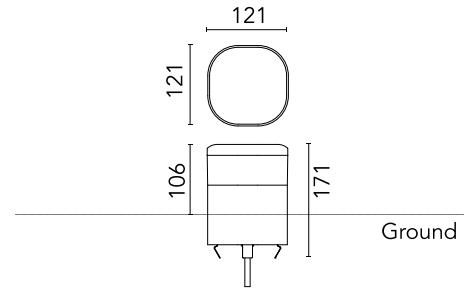

FLOS

F023C4DD018 Deep Brown

Pointbreak Balisage 2 - 105 Dimmable DALI

Designed by Piero Lissoni, 2020

13W - 672lm - 4000K - CRI> 80

LED light source included. Integrated 220-240V ON/OFF and 1-10V/DALI dimmable electrical power. Equipped with one piece of neoprene output cable. IP68 junction system to be ordered separately. Luminaire must be installed with mandatory box for installation, ordered separately.

Are you a professional and your project needs consulting and support?

[BOOK AN APPOINTMENT](#)

Main specifications

EAN	8054793372037
Mounting	Ground
Light source type	LED
Light sources included	Yes
LED type	Top LED
Number of lamps	1
Power (W)	13
System power (W)	12.5
Source flux (lm)	1538
Lumen Output (lm)	672

Physical

Colour	Deep Brown
Orientation	Fixed
Recessed depth (mm)	65
Length (mm)	121
Net weight (kg)	2.33
Package height (mm)	165
Package width (mm)	270
Package length (mm)	230
Package volume (m3)	0.01
IP internal	65
H2O stop	Yes
Drive Over	No

Schematic light drawing

Beam Angle: 34°

h(m)	E(lx)	D(m)
1	62	2.12
2	16	4.24
3	7	6.36
4	4	8.48
5	2	10.60

Photometric

Lighting type	Direct
Light distribution	Asymmetric
CCT (K)	4000
CRI>	80
Extreme cut off	No