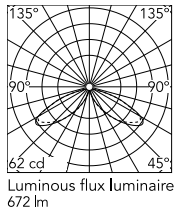

Physical

Colour	Deep Brown
Orientation	Fixed
Recessed depth (mm)	65
Length (mm)	121
Net weight (kg)	2.33
Package height (mm)	165
Package width (mm)	270
Package length (mm)	230
Package volume (m3)	0.01
IP internal	65
H2O stop	Yes
Drive Over	No

Download

[Mounting instructions](#)  ZIP

Photometric Files

[LDT / IES](#)  ZIP

Technical Drawings

[2D](#)  ZIP

[3D](#)  ZIP

[Bim](#)  ZIP

Schematic light drawing

Beam Angle: 34°

h(m)	E(lx)	D(m)
1	62	2.12
2	16	4.24
3	7	6.36
4	4	8.48
5	2	10.60

Photometric

Lighting type	Direct
Light distribution	Asymmetric
CCT (K)	4000
CRI>	80
Extreme cut off	No