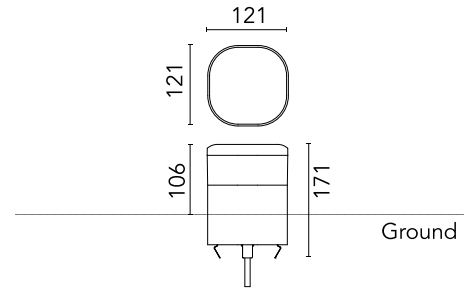

FLOS

F023C4DD012 Forest Green

Pointbreak Balisage 2 - 105 Dimmable DALI

Designed by Piero Lissoni, 2020

13W - 672lm - 4000K - CRI> 80

LED light source included. Integrated 220-240V ON/OFF and 1-10V/DALI dimmable electrical power. Equipped with one piece of neoprene output cable. IP68 junction system to be ordered separately. Luminaire must be installed with mandatory box for installation, ordered separately.

Are you a professional and your project needs consulting and support?

[BOOK AN APPOINTMENT](#)

Main specifications

EAN	8054793372013
Mounting	Ground
Light source type	LED
Light sources included	Yes
LED type	Top LED
Number of lamps	1
Power (W)	13
System power (W)	12.5
Source flux (lm)	1538
Lumen Output (lm)	672

Physical

Colour	Forest Green
Orientation	Fixed
Recessed depth (mm)	65
Length (mm)	121
Net weight (kg)	2.33
Package height (mm)	165
Package width (mm)	270
Package length (mm)	230
Package volume (m3)	0.01
IP internal	65
H2O stop	Yes
Drive Over	No