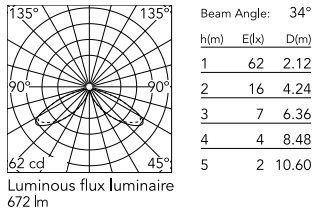

Schematic light drawing