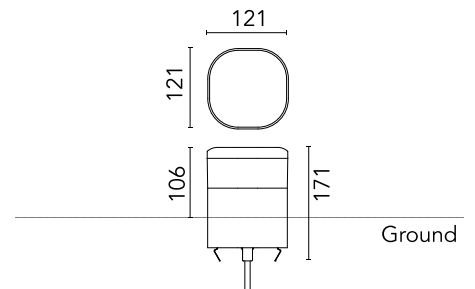

### Main specifications

EAN	8054793371030
Mounting	Ground
Light source type	LED
Light sources included	Yes
LED type	Top LED
Number of lamps	1
Power (W)	13
System power (W)	12.5
Source flux (lm)	1429
Lumen Output (lm)	624

### Physical

Colour	Black
Orientation	Fixed
Recessed depth (mm)	65
Length (mm)	121
Net weight (kg)	2.33
Package height (mm)	165
Package width (mm)	270
Package length (mm)	230
Package volume (m3)	0.01
IP internal	65
H2O stop	Yes
Drive Over	No