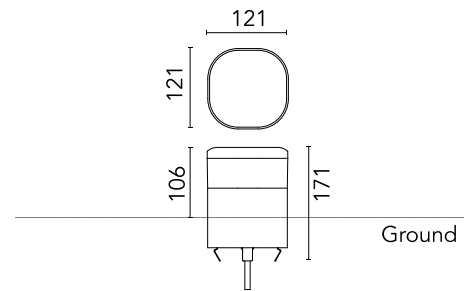

### Main specifications

EAN	8054793371016
Mounting	Ground
Light source type	LED
Light sources included	Yes
LED type	Top LED
Number of lamps	1
Power (W)	13
System power (W)	12.5
Source flux (lm)	1429
Lumen Output (lm)	624

### Physical

Colour	Deep Brown
Orientation	Fixed
Recessed depth (mm)	65
Length (mm)	121
Net weight (kg)	2.33
Package height (mm)	165
Package width (mm)	270
Package length (mm)	230
Package volume (m3)	0.01
IP internal	65
H2O stop	Yes
Drive Over	No