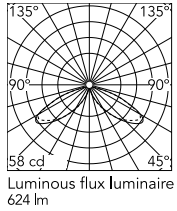

Physical

Colour	Forest Green
Orientation	Fixed
Recessed depth (mm)	65
Length (mm)	121
Net weight (kg)	2.33
Package height (mm)	165
Package width (mm)	270
Package length (mm)	230
Package volume (m3)	0.01
IP internal	65
H2O stop	Yes
Drive Over	No

Download

[Mounting instructions](#)  ZIP

Photometric Files

[LDT / IES](#)  ZIP

Technical Drawings

[2D](#)  ZIP

[3D](#)  ZIP

[Bim](#)  ZIP

Schematic light drawing

Beam Angle: 34°

h(m)	E(lx)	D(m)
1	58	2.12
2	15	4.24
3	6	6.36
4	4	8.48
5	2	10.60

Photometric

Lighting type	Direct
Light distribution	Asymmetric
CCT (K)	3000
CRI>	80
Extreme cut off	No