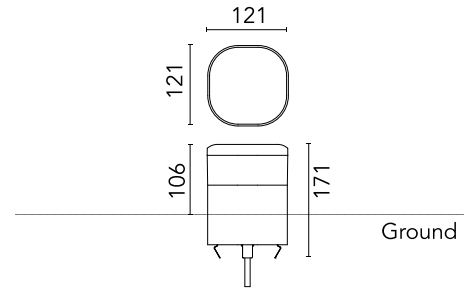

FLOS

F023C3DD012 Forest Green

Pointbreak Balisage 2 - 105 Dimmable DALI

Designed by Piero Lissoni, 2020

13W - 624lm - 3000K - CRI > 80

LED light source included. Integrated 220-240V ON/OFF and 1-10V/DALI dimmable electrical power. Equipped with one piece of neoprene output cable. IP68 junction system to be ordered separately. Luminaire must be installed with mandatory box for installation, ordered separately.

Are you a professional and your project needs consulting and support?

[BOOK AN APPOINTMENT](#)

Main specifications

EAN	8054793370996
Mounting	Ground
Light source type	LED
Light sources included	Yes
LED type	Top LED
Number of lamps	1
Power (W)	13
System power (W)	12.5
Source flux (lm)	1429
Lumen Output (lm)	624

Physical

Colour	Forest Green
Orientation	Fixed
Recessed depth (mm)	65
Length (mm)	121
Net weight (kg)	2.33
Package height (mm)	165
Package width (mm)	270
Package length (mm)	230
Package volume (m3)	0.01
IP internal	65
H2O stop	Yes
Drive Over	No

Schematic light drawing

Beam Angle: 34°

h(m)	E(lx)	D(m)
1	58	2.12
2	15	4.24
3	6	6.36
4	4	8.48
5	2	10.60

Photometric

Lighting type	Direct
Light distribution	Asymmetric
CCT (K)	3000
CRI>	80
Extreme cut off	No