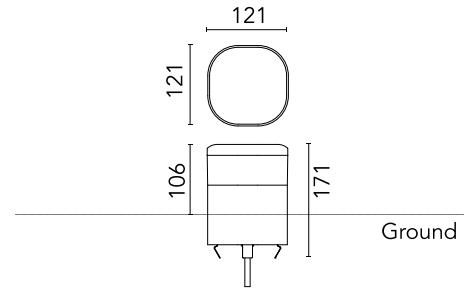

FLOS

F023C3DD006 Grey

Pointbreak Balisage 2 - 105 Dimmable DALI

Designed by Piero Lissoni, 2020

13W - 624lm - 3000K - CRI > 80

LED light source included. Integrated 220-240V ON/OFF and 1-10V/DALI dimmable electrical power. Equipped with one piece of neoprene output cable. IP68 junction system to be ordered separately. Luminaire must be installed with mandatory box for installation, ordered separately.

Are you a professional and your project needs consulting and support?

[BOOK AN APPOINTMENT](#)

Main specifications

EAN	8054793370972
Mounting	Ground
Light source type	LED
Light sources included	Yes
LED type	Top LED
Number of lamps	1
Power (W)	13
System power (W)	12.5
Source flux (lm)	1429
Lumen Output (lm)	624

Physical

Colour	Grey
Orientation	Fixed
Recessed depth (mm)	65
Length (mm)	121
Net weight (kg)	2.33
Package height (mm)	165
Package width (mm)	270
Package length (mm)	230
Package volume (m3)	0.01
IP internal	65
H2O stop	Yes
Drive Over	No