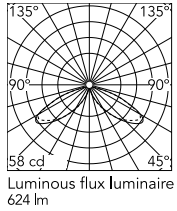

Schematic light drawing