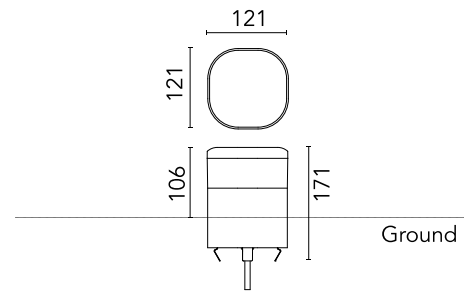

### Main specifications

EAN	8054793370958
Mounting	Ground
Light source type	LED
Light sources included	Yes
LED type	Top LED
Number of lamps	1
Power (W)	13
System power (W)	12.5
Source flux (lm)	1429
Lumen Output (lm)	624

### Physical

Colour	White
Orientation	Fixed
Recessed depth (mm)	65
Length (mm)	121
Net weight (kg)	2.33
Package height (mm)	165
Package width (mm)	270
Package length (mm)	230
Package volume (m3)	0.01
IP internal	65
H2O stop	Yes
Drive Over	No