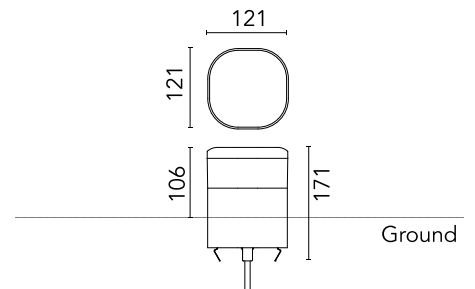

### Main specifications

EAN	8054793369976
Mounting	Ground
Light source type	LED
Light sources included	Yes
LED type	Top LED
Number of lamps	1
Power (W)	13
System power (W)	12.5
Source flux (lm)	1374
Lumen Output (lm)	600

### Physical

Colour	Anthracite
Orientation	Fixed
Recessed depth (mm)	65
Length (mm)	121
Net weight (kg)	2.33
Package height (mm)	165
Package width (mm)	270
Package length (mm)	230
Package volume (m3)	0.01
IP internal	65
H2O stop	Yes
Drive Over	No