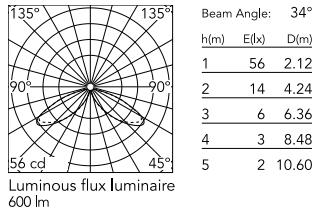

Schematic light drawing