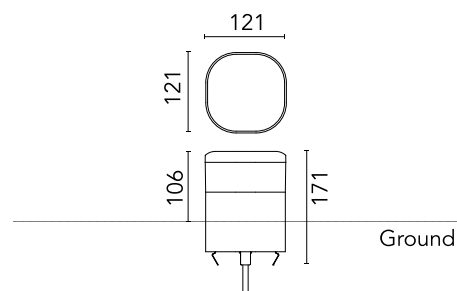

FLOS

■ F023C2DD030 Black

Pointbreak Balisage 2 - 105 Dimmable DALI

Designed by Piero Lissoni, 2020

13W - 600lm - 2700K - CRI> 80

LED light source included. Integrated 220-240V ON/OFF and 1-10V/DALI dimmable electrical power. Equipped with one piece of neoprene output cable. IP68 junction system to be ordered separately. Luminaire must be installed with mandatory box for installation, ordered separately.

Are you a professional and your project needs consulting and support?

[BOOK AN APPOINTMENT](#)

Main specifications

EAN	8054793369952
Mounting	Ground
Light source type	LED
Light sources included	Yes
LED type	Top LED
Number of lamps	1
Power (W)	13
System power (W)	12.5
Source flux (lm)	1374
Lumen Output (lm)	600

Physical

Colour	Black
Orientation	Fixed
Recessed depth (mm)	65
Length (mm)	121
Net weight (kg)	2.33
Package height (mm)	165
Package width (mm)	270
Package length (mm)	230
Package volume (m3)	0.01
IP internal	65
H2O stop	Yes
Drive Over	No