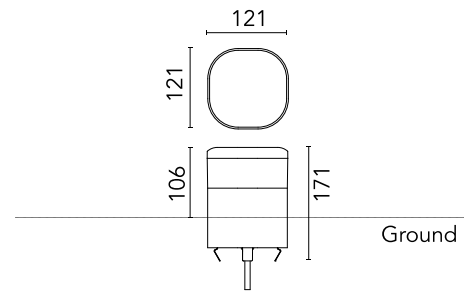

FLOS

F023C2DD018 Deep Brown

Pointbreak Balisage 2 - 105 Dimmable DALI

Designed by Piero Lissoni, 2020

13W - 600lm - 2700K - CRI > 80

LED light source included. Integrated 220-240V ON/OFF and 1-10V/DALI dimmable electrical power. Equipped with one piece of neoprene output cable. IP68 junction system to be ordered separately. Luminaire must be installed with mandatory box for installation, ordered separately.

Are you a professional and your project needs consulting and support?

[BOOK AN APPOINTMENT](#)

Main specifications

EAN	8054793369938
Mounting	Ground
Light source type	LED
Light sources included	Yes
LED type	Top LED
Number of lamps	1
Power (W)	13
System power (W)	12.5
Source flux (lm)	1374
Lumen Output (lm)	600

Physical

Colour	Deep Brown
Orientation	Fixed
Recessed depth (mm)	65
Length (mm)	121
Net weight (kg)	2.33
Package height (mm)	165
Package width (mm)	270
Package length (mm)	230
Package volume (m3)	0.01
IP internal	65
H2O stop	Yes
Drive Over	No

Schematic light drawing

Beam Angle: 34°

h(m)	E(lx)	D(m)
1	56	2.12
2	14	4.24
3	6	6.36
4	3	8.48
5	2	10.60

Photometric

Lighting type	Direct
Light distribution	Asymmetric
CCT (K)	2700
CRI>	80
Extreme cut off	No