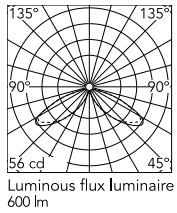

Physical

Colour	Deep Brown
Orientation	Fixed
Recessed depth (mm)	65
Length (mm)	121
Net weight (kg)	2.33
Package height (mm)	165
Package width (mm)	270
Package length (mm)	230
Package volume (m3)	0.01
IP internal	65
H2O stop	Yes
Drive Over	No

Download

[Mounting instructions](#) ZIP

Photometric Files

[LDT / IES](#) ZIP

Technical Drawings

[2D](#) ZIP

[3D](#) ZIP

[Bim](#) ZIP

Schematic light drawing

Beam Angle: 34°

h(m)	E(lx)	D(m)
1	56	2.12
2	14	4.24
3	6	6.36
4	3	8.48
5	2	10.60

Photometric

Lighting type	Direct
Light distribution	Asymmetric
CCT (K)	2700
CRI>	80
Extreme cut off	No